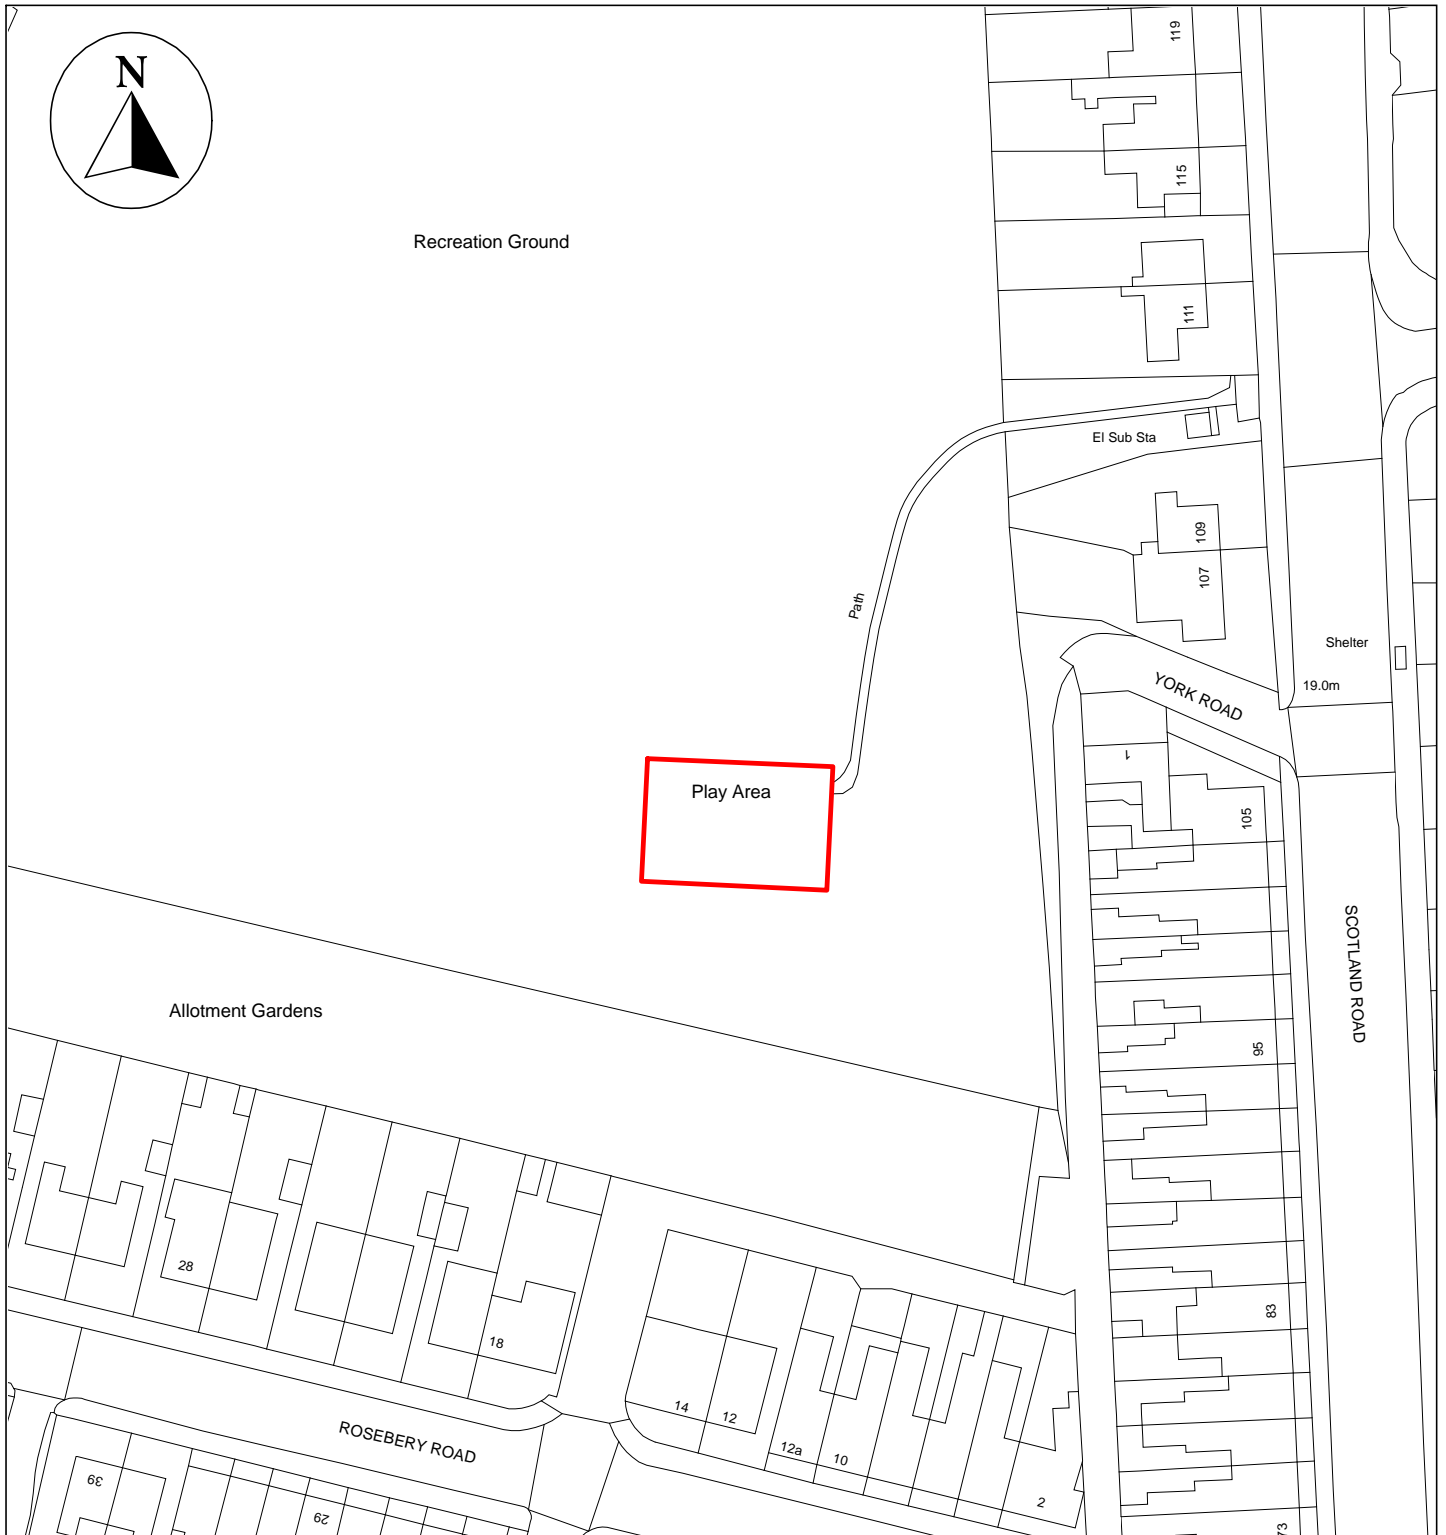

# Public Space Protection Order Cumberland Council 2024

ANTI-SOCIAL BEHAVIOUR CRIME AND  
POLICING ACT 2014

**Play Area at Clarks Field, rear of Scotland Road, Carlisle, CA3 9HH**

Neighbourhoods  
Education and Enforcement  
Allerdale House  
Workington  
CA14 3YJ

Scale: 1 : 1,000  
Date: February 2024

©crown copyright database rights 2024  
ordnance survey AC0000861732